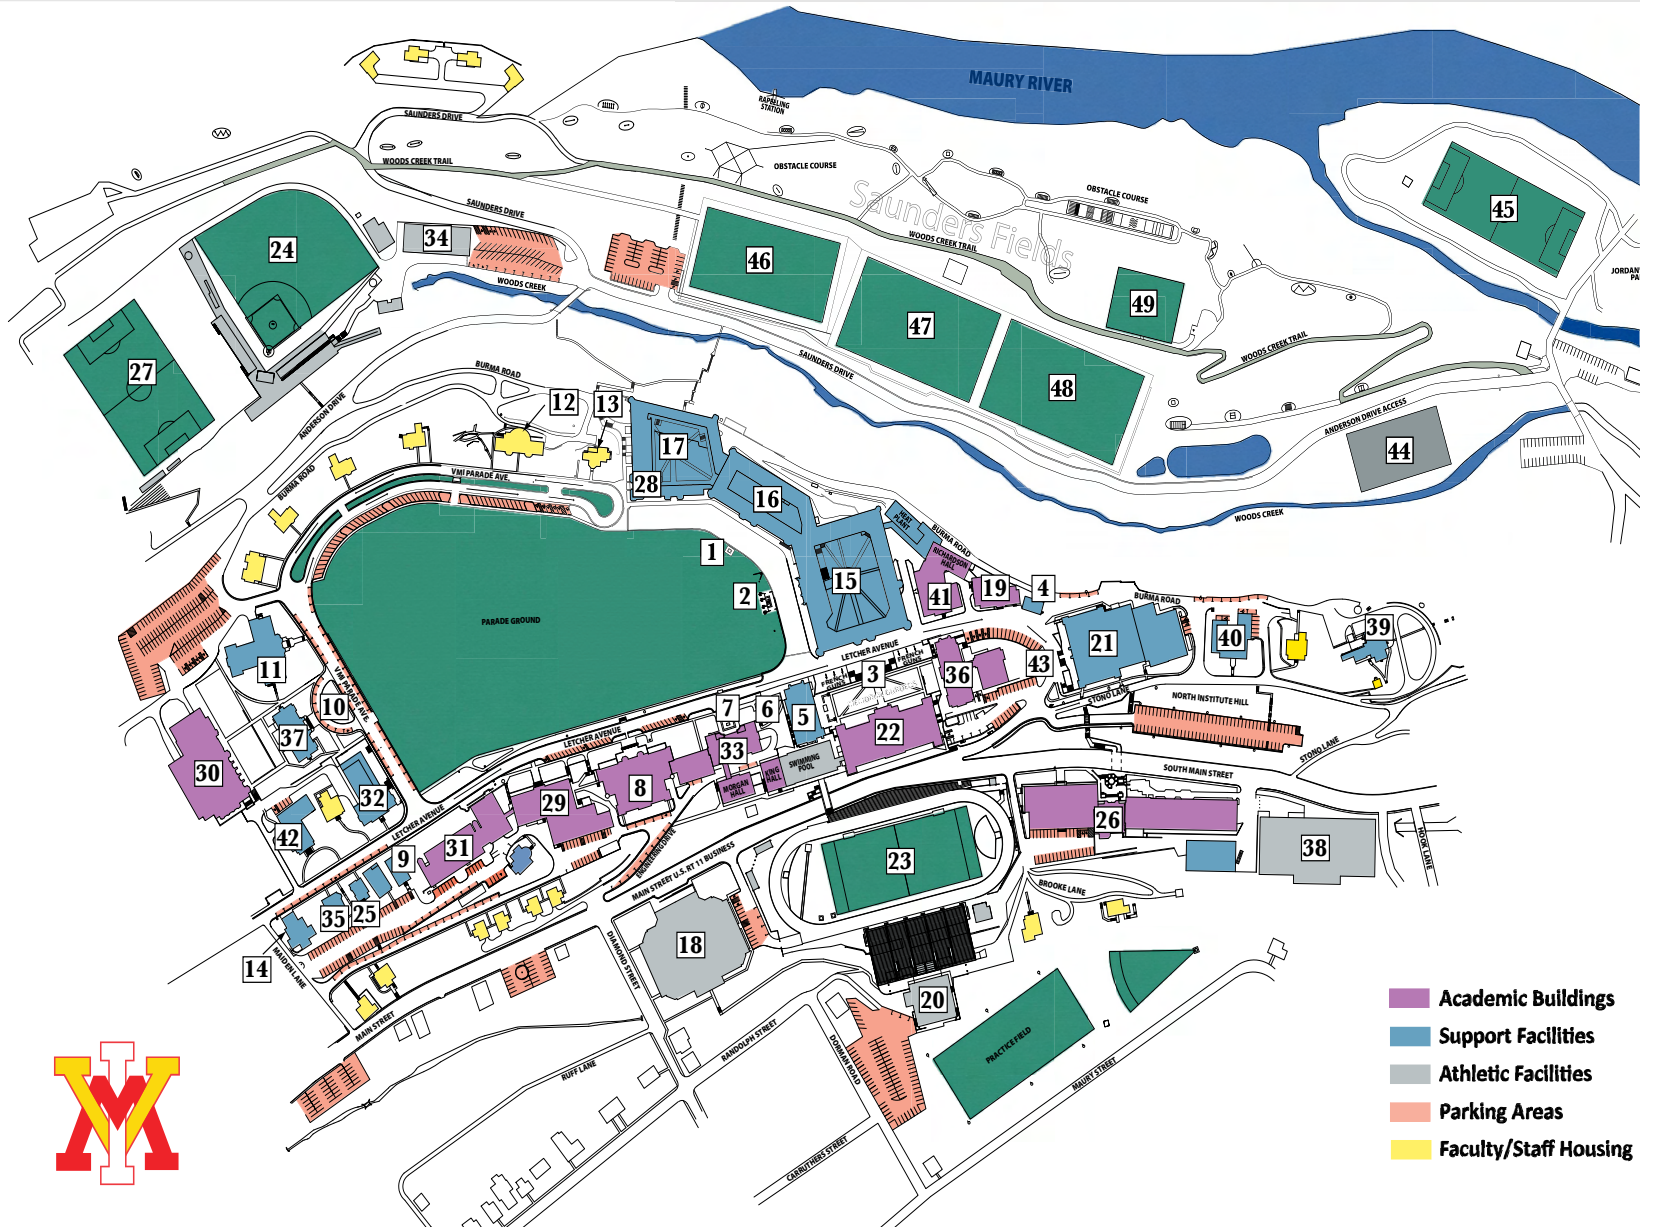

VIRGINIA MILITARY INSTITUTE

- 1 Marshall Statue
- 2 Jackson Statue and Cadet Battery
- 3 Washington Statue
- 4 Old VMI Hospital
- 5 Jackson Memorial Hall/VMI Museum
- 6 Shepherd Bas Relief
- 7 "Virginia Mourning Her Dead" Statue
- 8 Preston Library
- 9 Admissions Office
- 10 Smith Statue
- 11 George C. Marshall Museum/Foundation
- 12 Superintendent's Quarters
- 13 Maury House
- 14 Post Police/Bachelor Officer's Quarters
- 15 Old Barracks
- 16 New Barracks
- 17 Third Barracks
- 18 Cameron Hall
- 19 Carroll Hall
- 20 Clarkson-McKenna Hall
- 21 Crozet Hall
- 22 Cocke Hall
- 23 Foster Stadium/Alumni Memorial Field
- 24 Gray-Minor Stadium
- 25 Human Resources
- 26 Kilbourne Hall
- 27 Patchin Field
- 28 Lejeune Hall
- 29 Mallory Hall
- 30 Marshall Hall/Center for Leadership & Ethics
- 31 Maury-Brooke Hall
- 32 Moody Hall
- 33 Nichols Engineering Hall
- 34 Paulette Hall
- 35 Protocol Office
- 36 Scott Shipp Hall
- 37 Smith Hall
- 38 Cornack Field House
- 39 Turman House
- 40 VMI Health Center
- 41 Shell Hall
- 42 Neikirk Hall/VMI Foundation, Inc.
- 43 Crozet Monument
- 44 Tennis Courts
- 45 Jordan Point Field
- 46 Drill Field 1
- 47 Drill Field 2
- 48 Drill Field 3
- 49 Firing Range

- Academic Buildings
- Support Facilities
- Athletic Facilities
- Parking Areas
- Faculty/Staff Housing